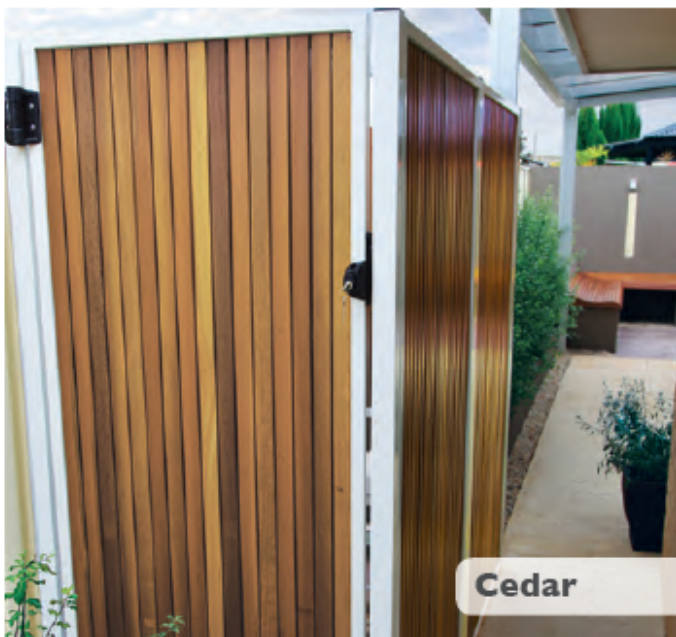

SELECT YOUR MATERIAL

We have a wide range of TIMBER, KNOTWOOD, LASER CUT & GLASS options at your convenience.

Timber