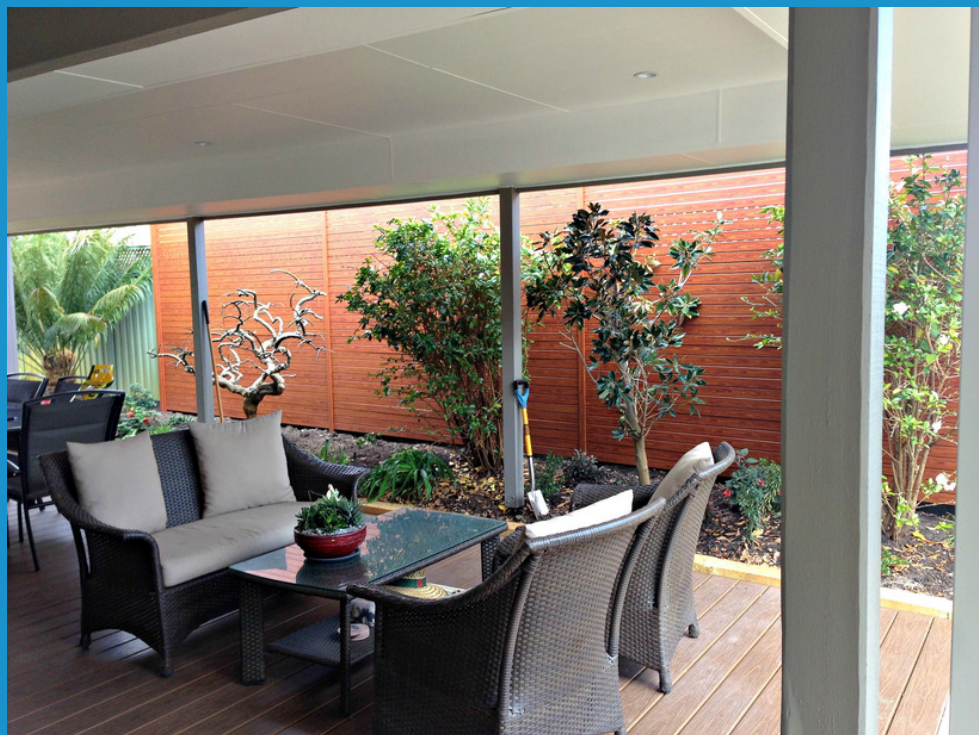

KNOTWOOD ALUMINIUM

Designed with security and ventilation in mind, Knotwood aluminium are versatile aluminium timber-look screens, that create the perfect combination of design and airflow that is just right for your outdoor area.

Perfect for those living near the coast or simply those wanting a long lasting yet low maintenance screen!

We offer complete flexibility not only in design, but also in choices of colours, styles and sizing.

Lightweight, Durable and Low Maintenance

Available in a wide range of colours!